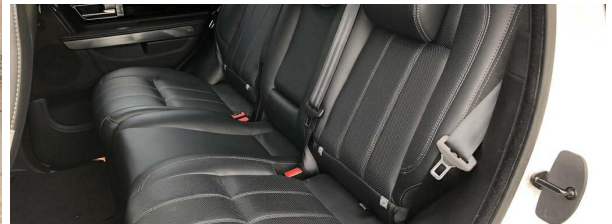

2013(13) Land Rover Range Rover Sport 3.0 SD V6 HSE Red Edition 4X4 5dr

£22,500

was £23,950

Mileage 24,500 miles

Fuel Type Diesel

Engine Size 3 l

Bodystyle Estate

Transmission Automatic

Exterior Colour White

Previous Owners 1

Registration GU13WME

Tax Cost £555

20 inch 5 Spoke Alloy Wheel, 5in TFT Driver Information Centre, Audio System - DAB Radio, Bluetooth Telephone Connectivity, Climate Control - Automatic with Air Filtration, Cruise Control, Digital Audio Protocol (DAP) for Voice Recognition, Phone and Audio, Electric Driver and Passenger Adjustment Including Squab Recline, Cushion, Cushion Height and Tilt (8/8 Way), Memory Function with 3 Settings for Drivers Seat, Four Electric Windows with one Touch Drivers and Passengers Opening, Front and Rear Parking Aid, Harman Kardon System, in Dash CD Player, DVD Audio Formats Supported, Hard Disc Drive (HDD) Music Server, Dual Tuner in Level 3, iPod and Video Streaming by USB, Audio Streaming by Bluetooth, 2x USB Sockets in Console Stowage, Heated Front Windscreen, Hill Descent Control (HDC) with Gradient Release Control, Perimetric/Volumetric Alarm (Includes Battery Back Up Sounder with Tilt Sensor), Premium Leather with Perforations, Rain Sensing Windscreen Wipers