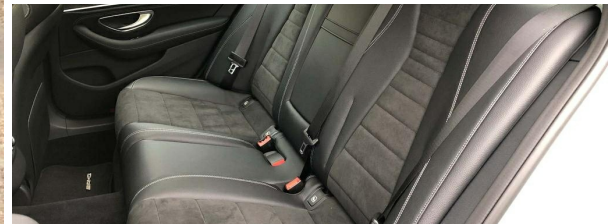

2017(67) Mercedes-Benz E Class 2.0 E350e AMG Line 9G-Tronic (s/s) 4dr

£30,500

was £32,750

Mileage	4,600 miles
Fuel Type	PETROL/ELECTRIC
Engine Size	2 l
Bodystyle	Saloon
Transmission	Automatic
Exterior Colour	Silver
Previous Owners	3
Registration	KN67XFM
Tax Cost	£135

KEYLESS-GO Starting Function, 12.3in Cockpit Display - Widescreen, Reversing Camera, Metallic Paint, Tyre Pressure Monitoring System, 19in Alloy Wheels (4) - 5-Twin Spoke Design Painted Titanium Grey w. Run-Flat Tyres, Alarm System, Audio 20 USB Including Control Wheel with Integrated Media Interface Port for iPod or iPhone and Bluetooth Interface with Hands-Free Function, Automatic Climate Control - Two -Zone, Cruise Control with SPEEDTRONIC, DAB Digital Radio, ECO start/stop function, Electric Windows (4) with One-Touch Opening and Closing Including Obstruction Sensors, Four Way Partially Electric Seat Adjustment, Heated Front Seats, Parking Pilot Including PARKTRONIC Front and Rear Parking Sensors, Rain - Sensing Windscreen Wipers, Tinted Glass All Round - Green, Upholstery - ARTICO Leather/Dinamica Mircofibre, Voice Control