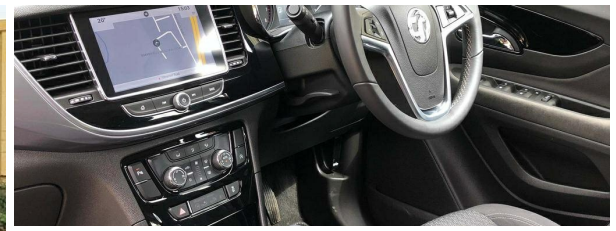

2017(67) Vauxhall Mokka X 1.6 Design Nav SUV (s/s) 5dr

£10,950 was £11,750

Mileage 16,000 miles

Fuel Type Petrol

Engine Size 1.6 l

Bodystyle Hatchback

Transmission Manual

Exterior Colour Orange

Previous Owners 2

Registration GJ67XRS

Tax Cost £465

18in Silver-Effect Alloy Wheels (215/55 R18 Tyres) with Locking Wheel Nuts, Dark - Tinted Rear Windows, 6 Speakers, Two-Coat Premium Paint, 60/40 Split Flip and Fold Rear Seat, Alloy Wheels - 18in Silver-Effect, Anti-Lock Braking System (ABS) with Emergency Brake Assist (EBA), Automatic Lighting Control, Automatically Dimming Anti-Dazzle Rear-View Mirror, Black Facia, Body Coloured Bumpers, Centre Rear Seat Belt, Child-Proof Locks on Rear Doors, Cruise Control with Speed Limiter, Deadlocking, Digital Clock with Automatic RDS Time Adjustment, Driver Information Display, Drivers Airbag, Drivers Seat (8-Way Adjustable), Electrically Operated Front Windows with Safety Autoreverse and One-Touch Facility and Electrically Operated Rear Windows, Electronic Brakeforce Distribution, Electronic Climate Control Including Air Conditioning, Emergency Tyre Inflation Kit, Engine Deadlock Immobiliser, Front 12-Volt Electrical Accessory Socket and 12-Volt Power Outlet behind Front Seats, Front Body-Lock Diagonal Seatbelt Pretensioner System with Drivers and Front Passengers Lap Belt Pretensioner System, Front Centre Armrest, Front Fog Lights, Front Passengers Airbag, Front Seat Side - Impact Airbags and Full - Size Curtain Airbags for Driver, Front Seat Passenger and Outer Rear Seat Passengers, Front and Rear Parking Distance Sensors, Heated Rear Screen with Timed Cut-Off, Height-Adjustable Front Seat Head Restraints and Height-Adjustable Outer Rear Head Restraints, High-Level LED Centre Rear Brake Light, Hill Start Assist, ISOFIX Child Seat Mountings Incorporating Top Tether Anchor Points Located on Outer Rear Seats, Illuminated Glovebox with Lid and Front Passengers Underseat Storage Tray, Intermittent Rear Window Wash/Wipe, LED Daytime Running Lights, Multi-Function Trip Computer, Navi 900 IntelliLink Touchscreen System, Outside Air Temperature with Ice Warning Function, Rain-Sensitive Windscreen Wipers, Reach and Rake Adjustable Steering, Remote Control Central Locking, Remote Control Security Alarm System, Side-